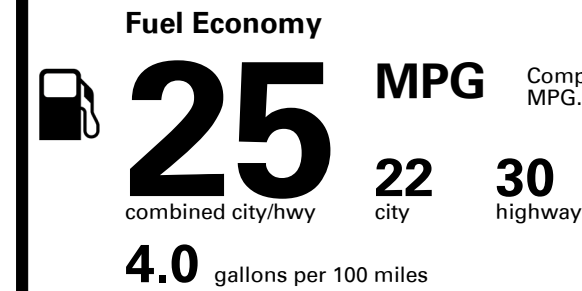

EMISSIONS:
 This vehicle is certified to meet emission requirements in all 50 states

Inland Freight & Handling : \$995.00

TOTAL PRICE: \$41,485.00

EPA DOT Fuel Economy and Environment

Gasoline Vehicle

Compact Cars range from 14 to 113 MPG. The best vehicle rates 136 MPGe.

You spend \$2,250
more in fuel costs over 5 years
 compared to the average new vehicle.

Annual fuel cost \$1,950

Fuel Economy & Greenhouse Gas Rating (tailpipe only)

Smog Rating (tailpipe only)

This vehicle emits 357 grams CO₂ per mile. The best emits 0 grams per mile (tailpipe only). Producing and distributing fuel also create emissions; learn more at fueleconomy.gov.