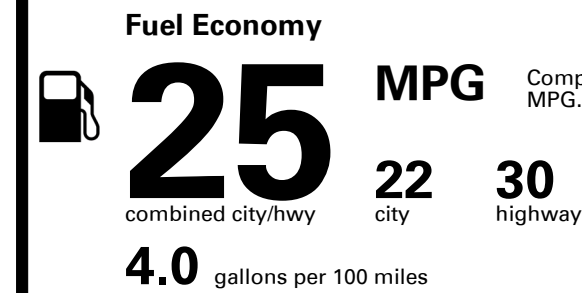

EMISSIONS:
 This vehicle is certified to meet emission requirements in all 50 states

Inland Freight & Handling : \$995.00

TOTAL PRICE: \$41,320.00

EPA DOT Fuel Economy and Environment

Gasoline Vehicle

Compact Cars range from 14 to 113 MPG. The best vehicle rates 136 MPGe.

You spend \$2,250
more in fuel costs over 5 years
 compared to the average new vehicle.

Annual fuel cost \$1,950

Fuel Economy & Greenhouse Gas Rating (tailpipe only)

Smog Rating (tailpipe only)

This vehicle emits 357 grams CO₂ per mile. The best emits 0 grams per mile (tailpipe only). Producing and distributing fuel also create emissions; learn more at fueleconomy.gov.