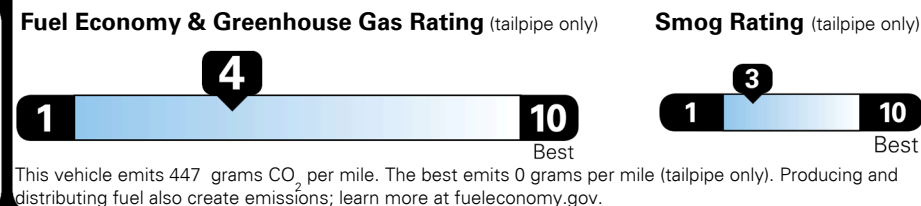

Actual results will vary for many reasons, including driving conditions and how you drive and maintain your vehicle. The average new vehicle gets 27 MPG and costs $7,000 to fuel over 5 years. Cost estimates are based on 15,000 miles per year at $ 2.55 per gallon. MPGe is miles per gasoline gallon equivalent. Vehicle emissions are a significant cause of climate change and smog.

fueleconomy.gov

Calculate personalized estimates and compare vehicles

GOVERNMENT 5-STAR SAFETY RATINGS

This vehicle has not been rated by the government for overall vehicle score, frontal crash, side crash or rollover risk.

Source: National Highway Traffic Safety Administration (NHTSA).
www.safercar.gov or 1-888-327-4236

Manufacturer's suggested retail price includes manufacturer's recommended pre-delivery service. Gasoline license and title fees state and local taxes and dealer installed options and accessories are not included in the manufacturer's suggested retail price. This label has been affixed to this vehicle by Hyundai Motor America, pursuant to the requirements of 15 U.S.C. 1231 et seq. which prohibits its removal or alteration prior to delivery to the ultimate purchaser.

PARTS CONTENT INFORMATION

FOR VEHICLES IN THIS CARLINE: U.S./CANADIAN PARTS CONTENT: 2 %

MAJOR SOURCES OF FOREIGN PARTS CONTENT: KOREA: 88 %

FOR THIS VEHICLE: FINAL ASSEMBLY POINT: ULSAN, KOREA

COUNTRY OF ORIGIN:

ENGINE: KOREA   TRANSMISSION: KOREA

Note: Parts content does not include final assembly, distribution, or other non-parts costs.