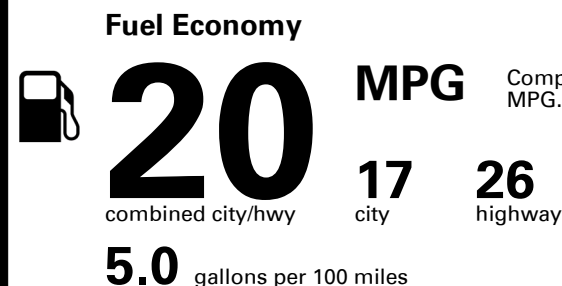

TOTAL PRICE: \$49,270.00

EPA DOT Fuel Economy and Environment

Compact Cars range from 14 to 119 MPG. The best vehicle rates 136 MPGe.

You spend
\$4,250
 more in fuel costs
 over 5 years
 compared to the
 average new vehicle.