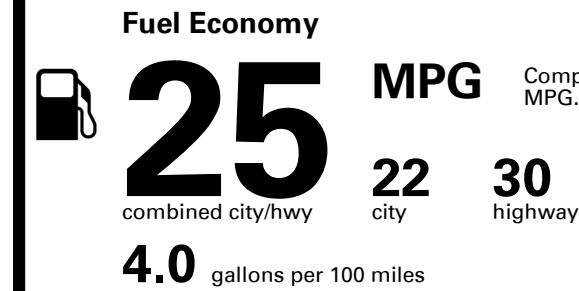

## EPA DOT Fuel Economy and Environment

Compact Cars range from 14 to 113 MPG. The best vehicle rates 136 MPGe.

You spend  
**\$2,250**  
more in fuel costs  
over 5 years  
compared to the  
average new vehicle.