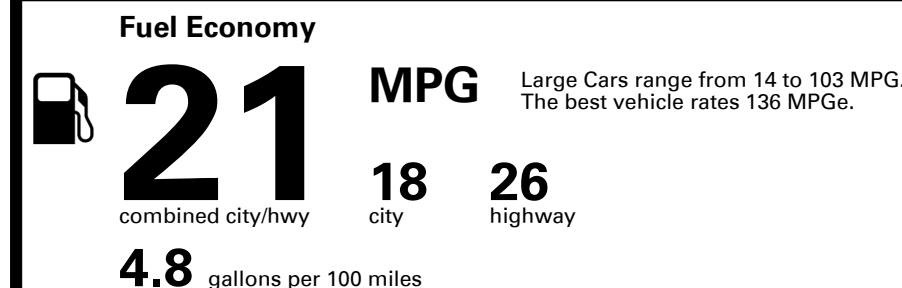

Inland Freight & Handling : \$995.00

TOTAL PRICE: \$49,095.00

39 A 2509HMORNI

EPA DOT Fuel Economy and Environment

Gasoline Vehicle

You spend \$2,000
more in fuel costs over 5 years
 compared to the average new vehicle.

Annual fuel cost \$1,800

Fuel Economy & Greenhouse Gas Rating (tailpipe only)

Smog Rating (tailpipe only)

This vehicle emits 423 grams CO₂ per mile. The best emits 0 grams per mile (tailpipe only). Producing and distributing fuel also create emissions; learn more at fueleconomy.gov.