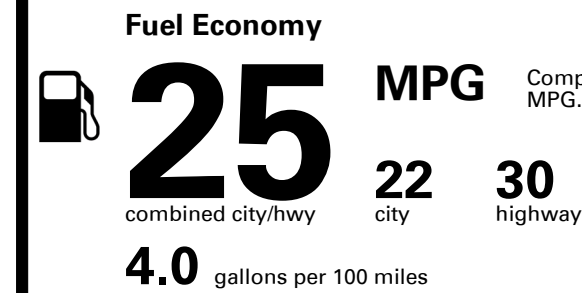

## EPA DOT Fuel Economy and Environment

Gasoline Vehicle

Compact Cars range from 14 to 119 MPG. The best vehicle rates 136 MPGe.

**You spend \$2,000**  
**more in fuel costs over 5 years**  
 compared to the average new vehicle.