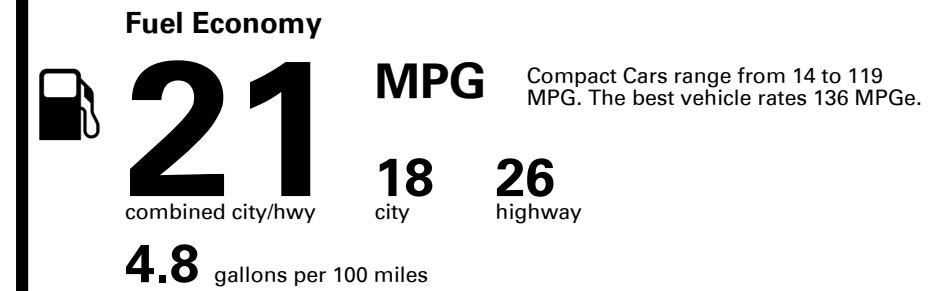

## EPA DOT Fuel Economy and Environment

Gasoline Vehicle

**You spend \$3,750**  
 more in fuel costs over 5 years compared to the average new vehicle.

**Annual fuel cost \$2,150**

**Fuel Economy & Greenhouse Gas Rating** (tailpipe only)