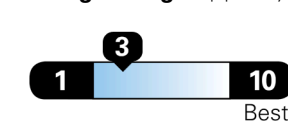

Smog Rating (tailpipe only)

This vehicle emits 429 grams CO₂ per mile. The best emits 0 grams per mile (tailpipe only). Producing and distributing fuel also create emissions; learn more at fueleconomy.gov.

Actual results will vary for many reasons, including driving conditions and how you drive and maintain your vehicle. The average new vehicle gets 27 MPG and costs $7,000 to fuel over 5 years. Cost estimates are based on 15,000 miles per year at $ 2.55 per gallon. MPGe is miles per gasoline gallon equivalent. Vehicle emissions are a significant cause of climate change and smog.

fueleconomy.gov

Calculate personalized estimates and compare vehicles