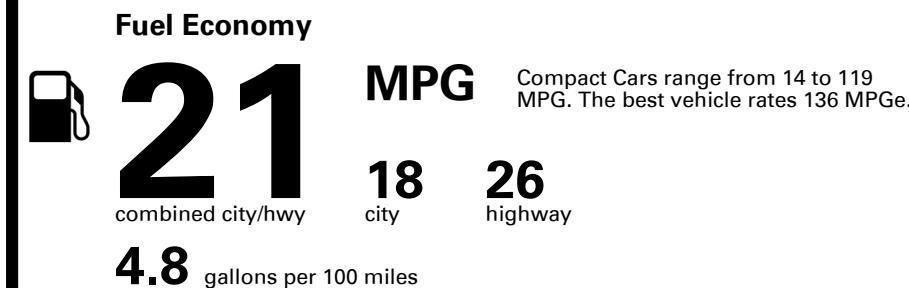

EMISSIONS:
This vehicle is certified to meet emission requirements in all 50 states

Inland Freight & Handling : \$995.00

TOTAL PRICE: \$49,940.00

EPA DOT Fuel Economy and Environment

Gasoline Vehicle

You spend \$3,750
more in fuel costs over 5 years compared to the average new vehicle.

Annual fuel cost \$2,150

Fuel Economy & Greenhouse Gas Rating (tailpipe only)

Smog Rating (tailpipe only)

This vehicle emits 429 grams CO₂ per mile. The best emits 0 grams per mile (tailpipe only). Producing and distributing fuel also create emissions; learn more at fueleconomy.gov.