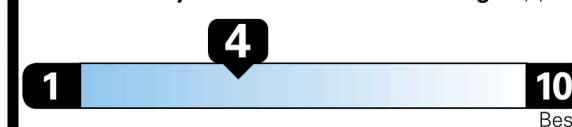

Fuel Economy & Greenhouse Gas Rating (tailpipe only)