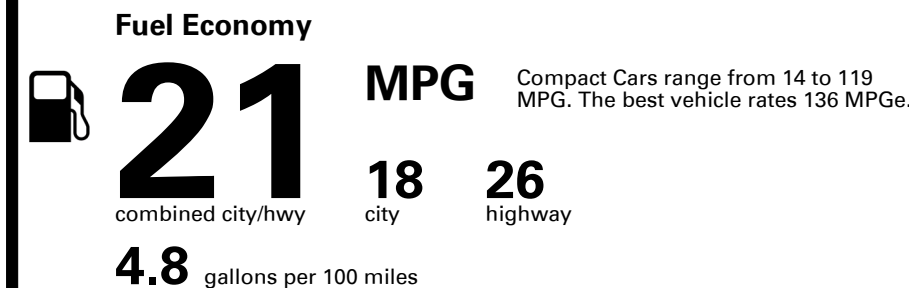

## EPA DOT Fuel Economy and Environment

**You spend \$3,750**  
 more in fuel costs over 5 years compared to the average new vehicle.

**Annual fuel cost \$2,150**